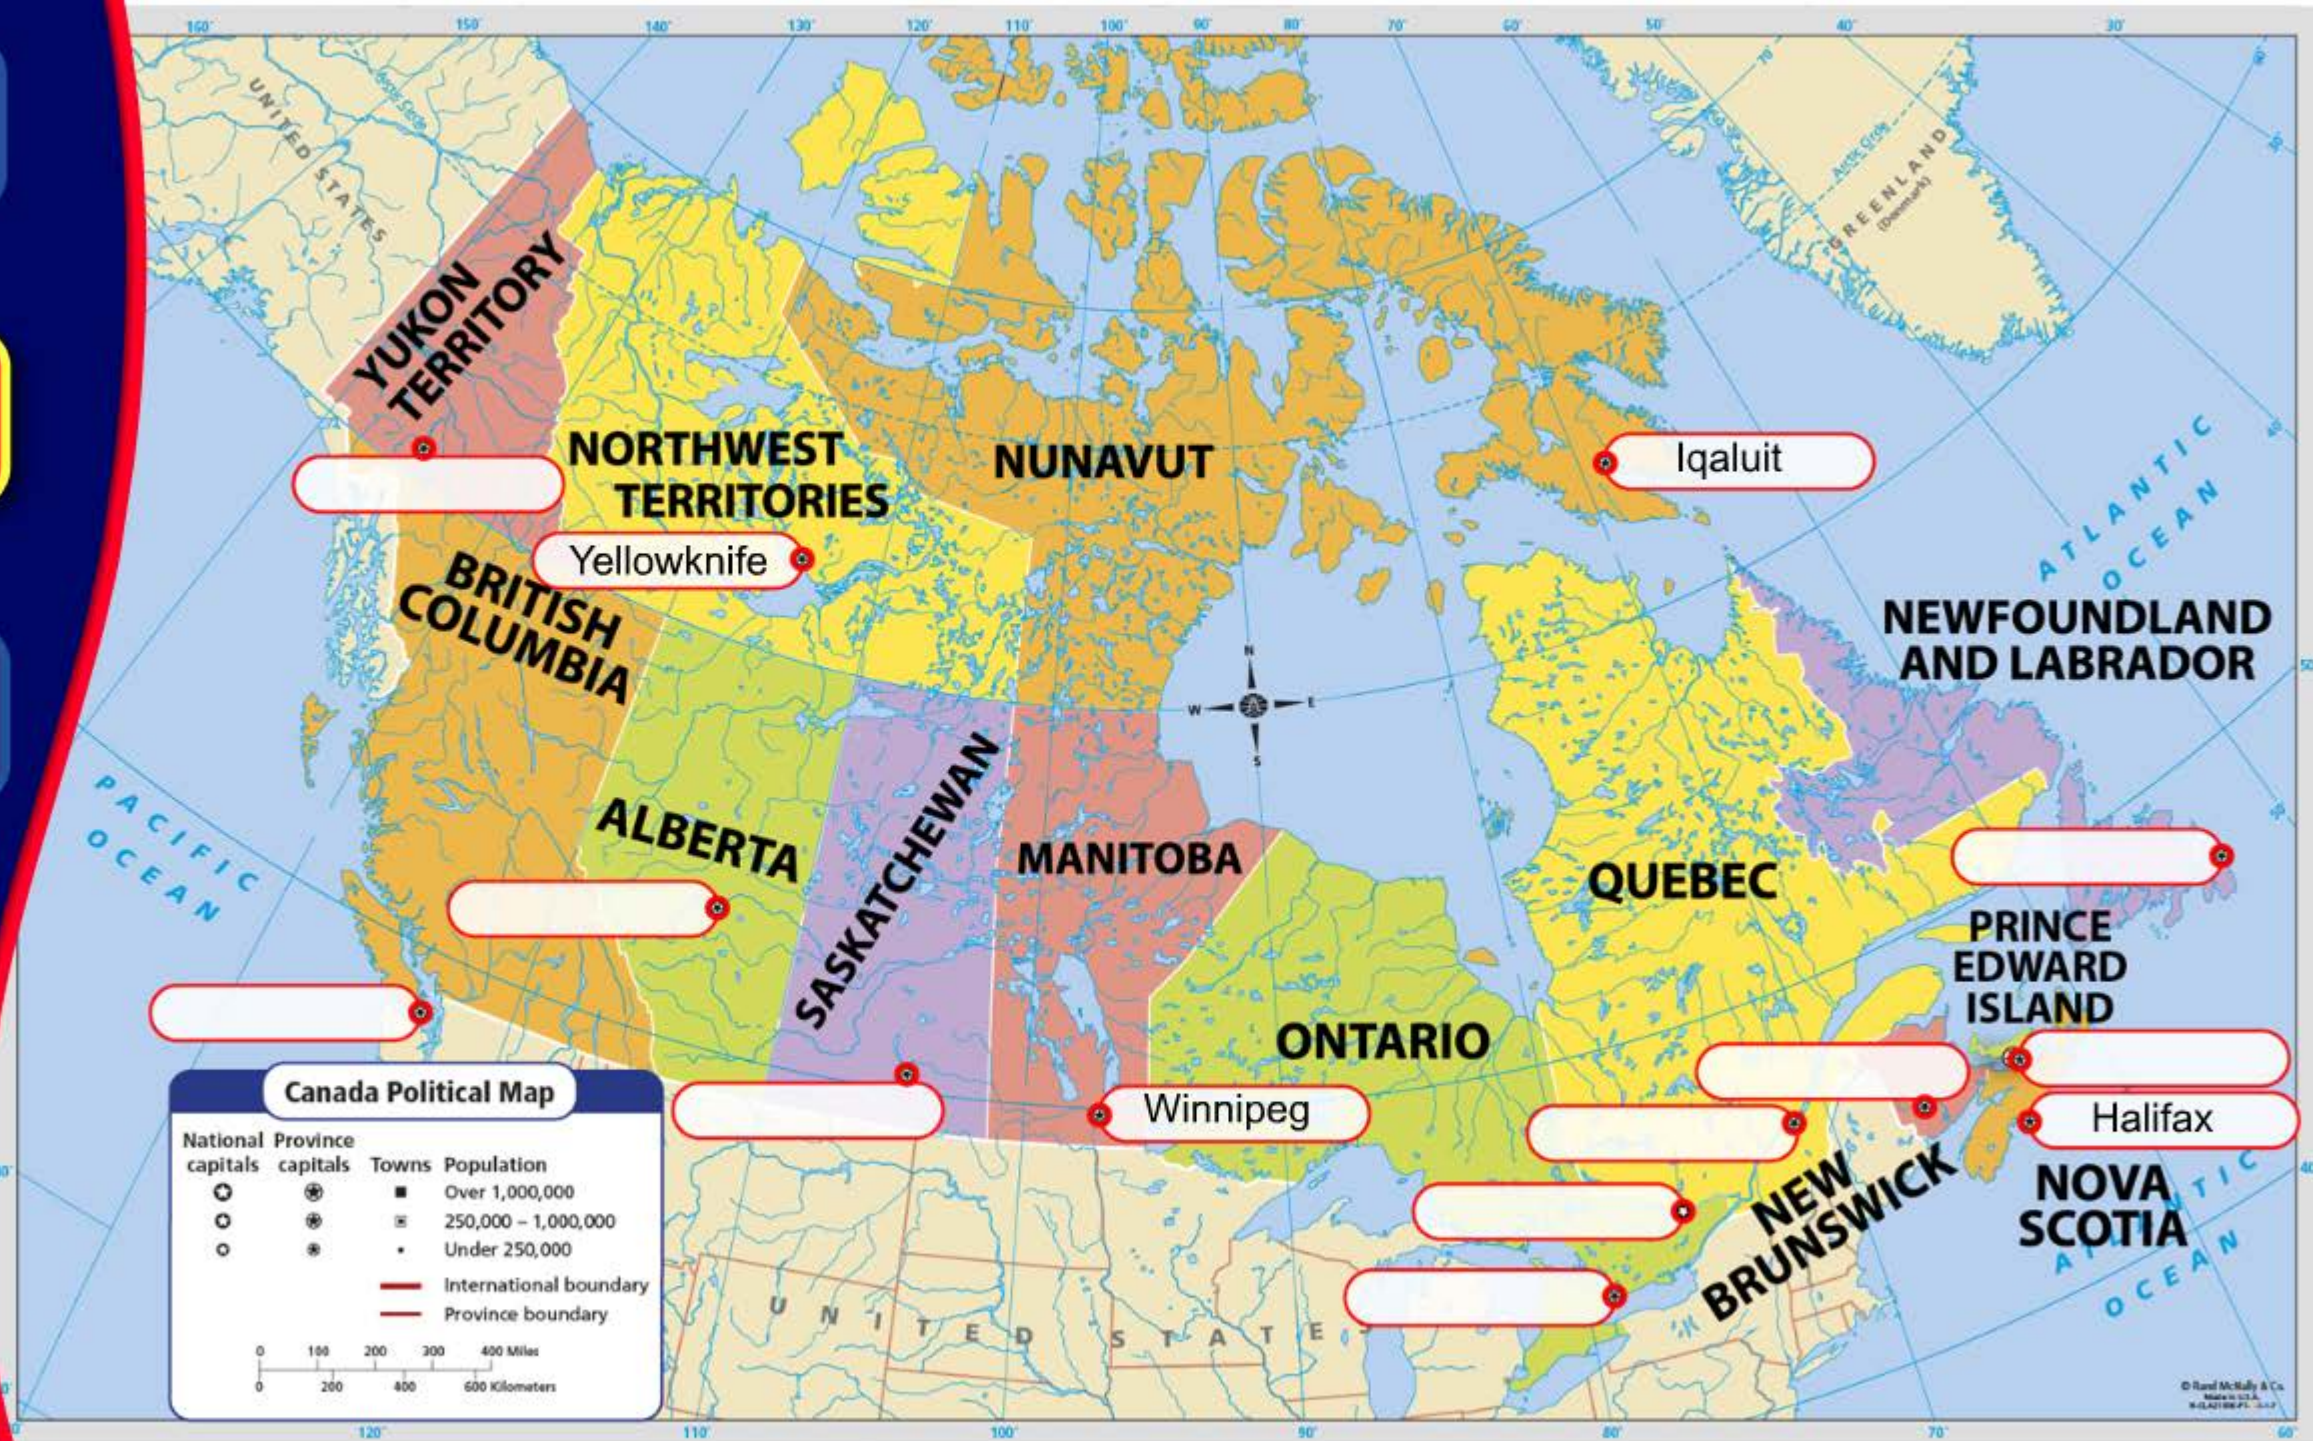

Canada

Map

Activity

Edmonton

St. John's

Toronto
Quebec

Victoria
Charlottetown

Whitehorse
Regina

Interactive Map

Mount Logan

60.6°N, 140.4°W (Yukon): 19,551 feet.

Map

Activity

Menu

Map

Activity

The St. Lawrence River runs:

Connects the Great Lakes with the Atlantic Ocean

Halfway between the Equator and North Pole

The capital of Canada

155 miles

280 miles

St. Lawrence River

120 miles

southwest to northeast

Menu

Map

Activity

Canada

 Drag & Drop

Unscramble the names of Canada's land and water animals by dragging each letter to its correct place on the lines above each scrambled word.

— — — —
a l e s